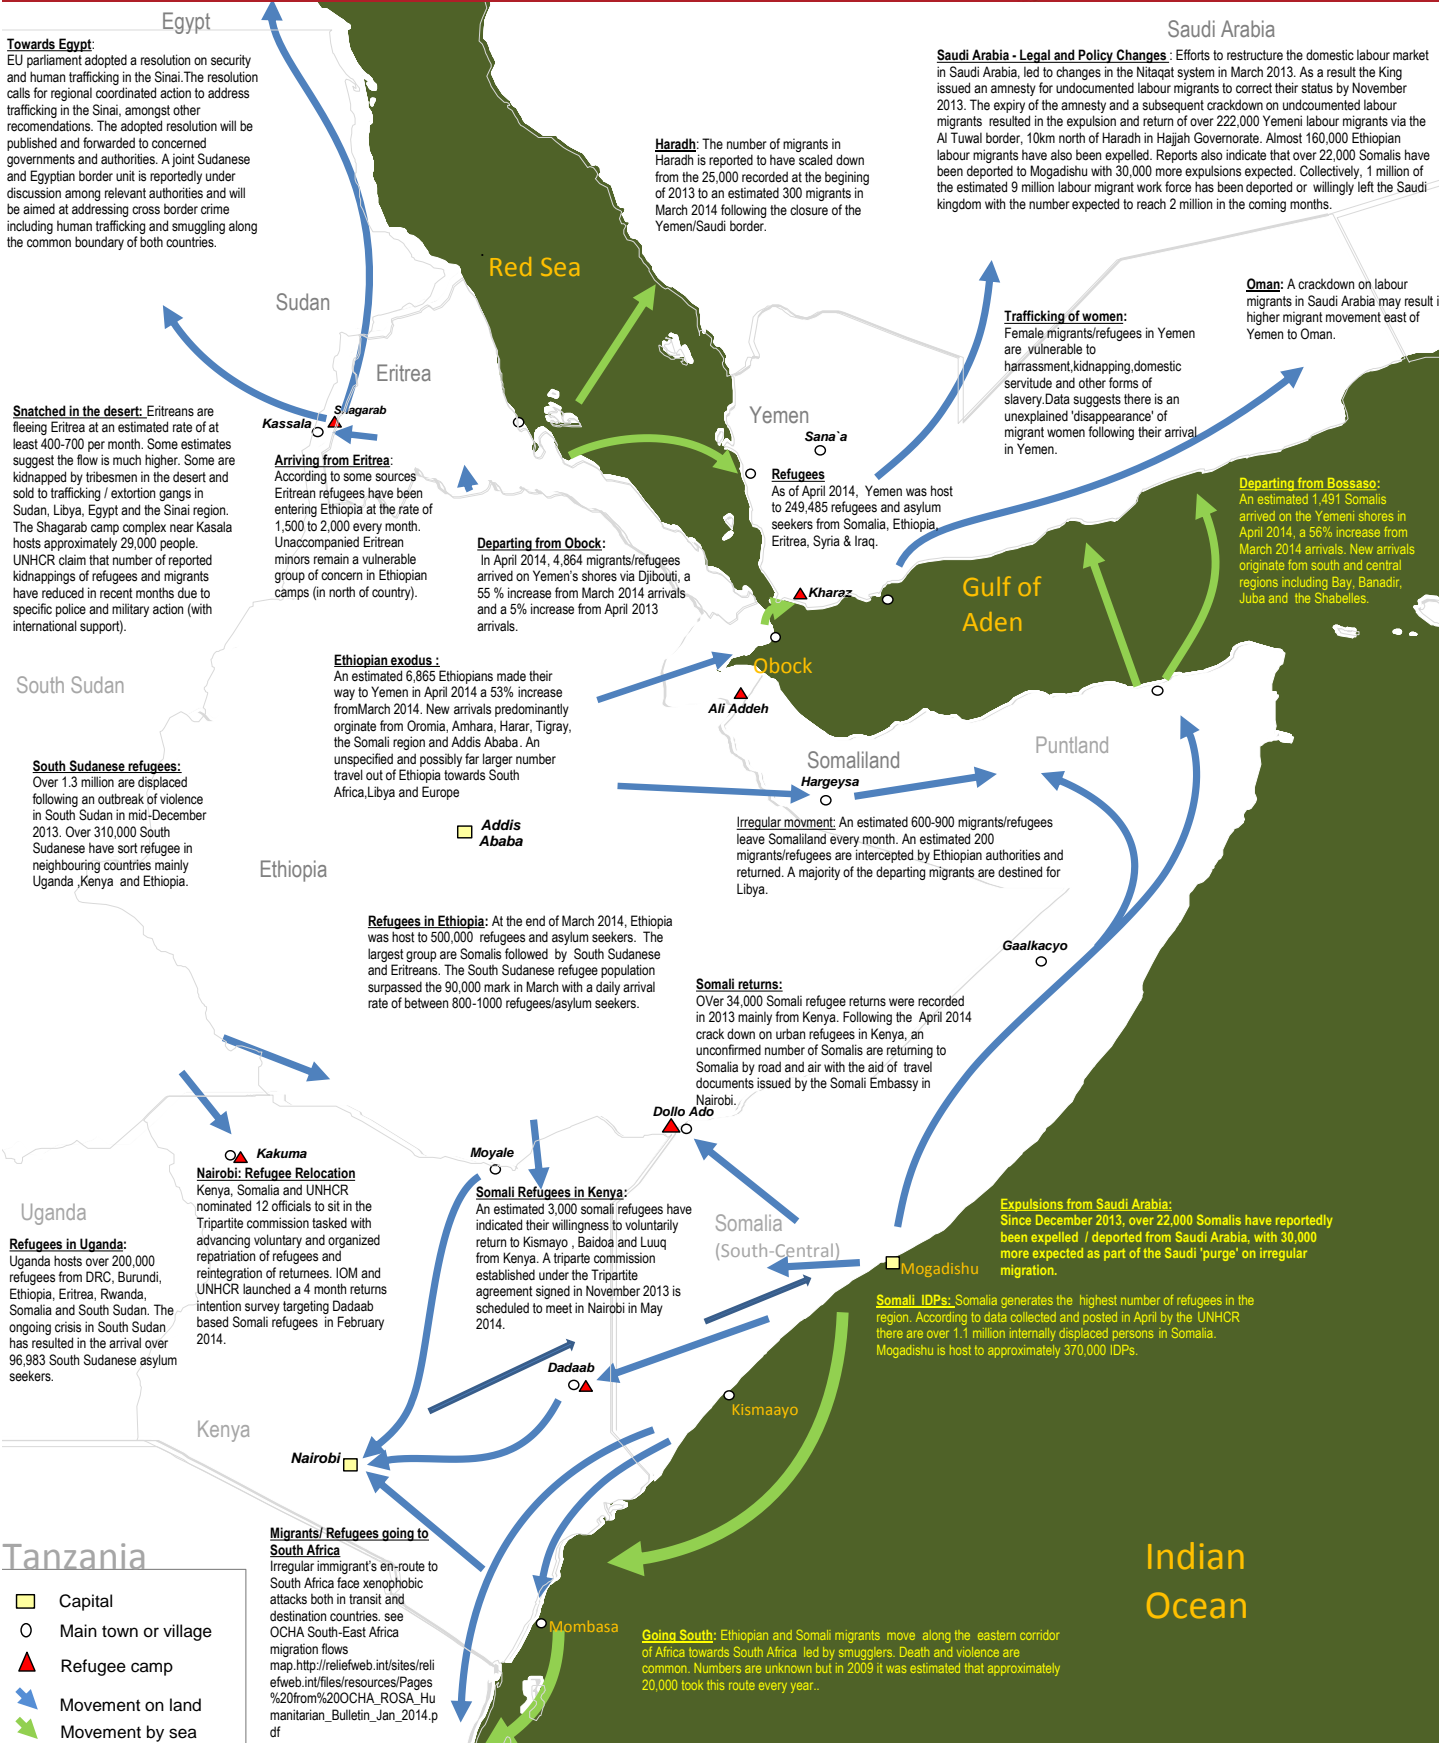

MIXED MIGRATION IN HORN OF AFRICA AND YEMEN

RMMS Regional Mixed Migration Secretariat

April 2014

Tanzania

- Capital
- Main town or village
- ▲ Refugee camp
- ➡ Movement on land
- ➡ Movement by sea