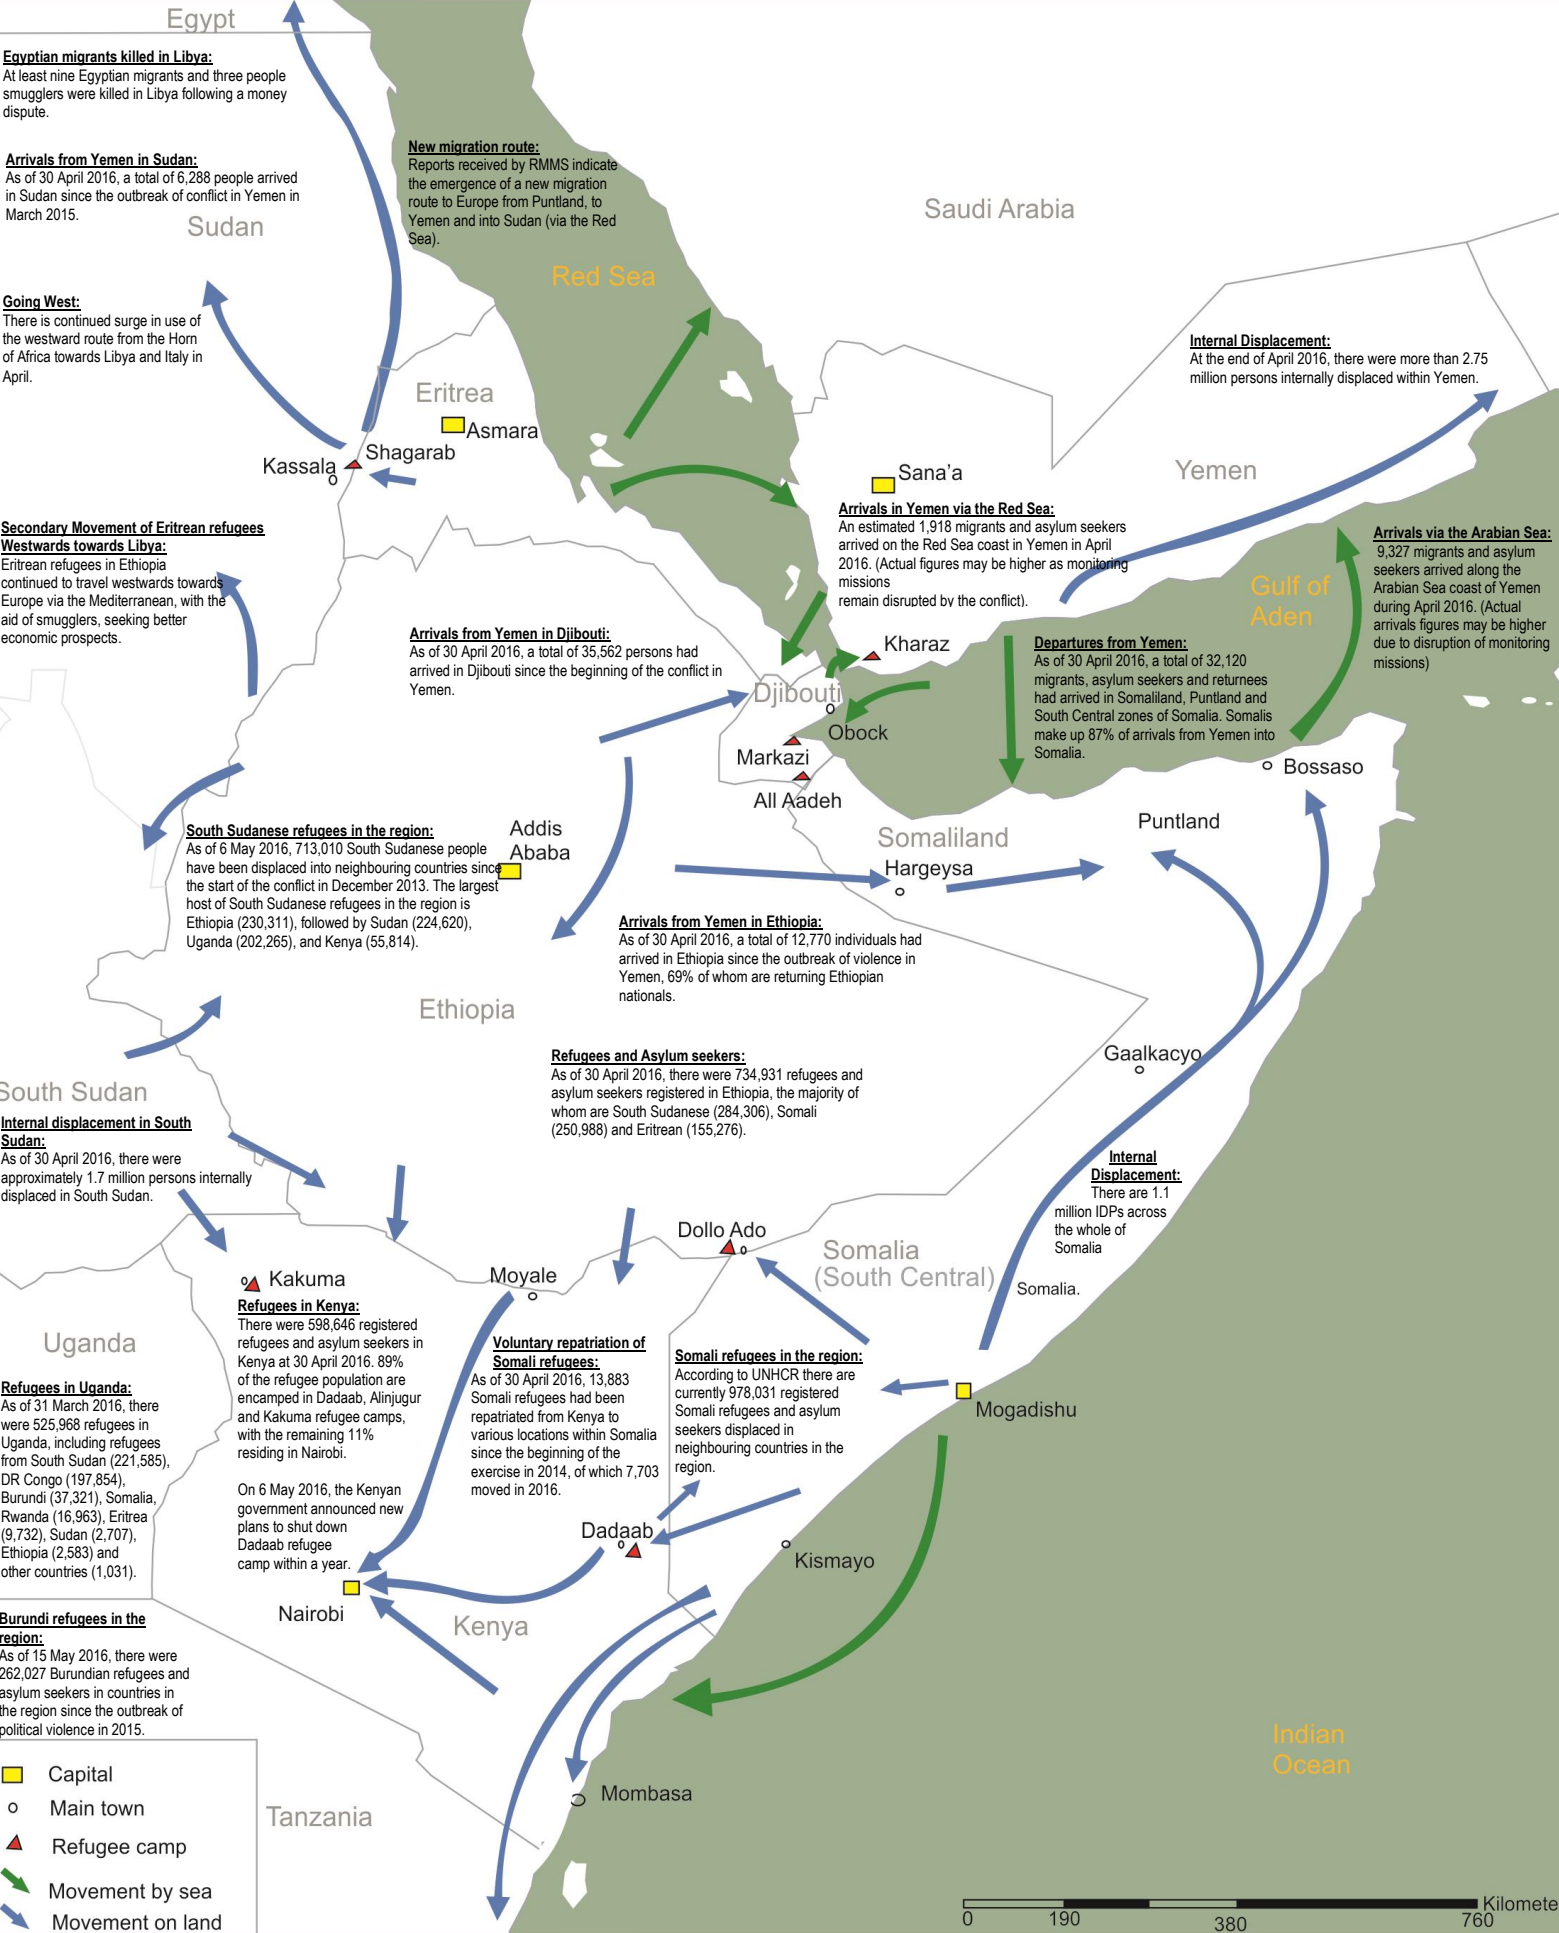

April 2016

- Capital
- Main town
- ▲ Refugee camp
- Movement by sea
- Movement on land

0 190 380 760 Kilometers